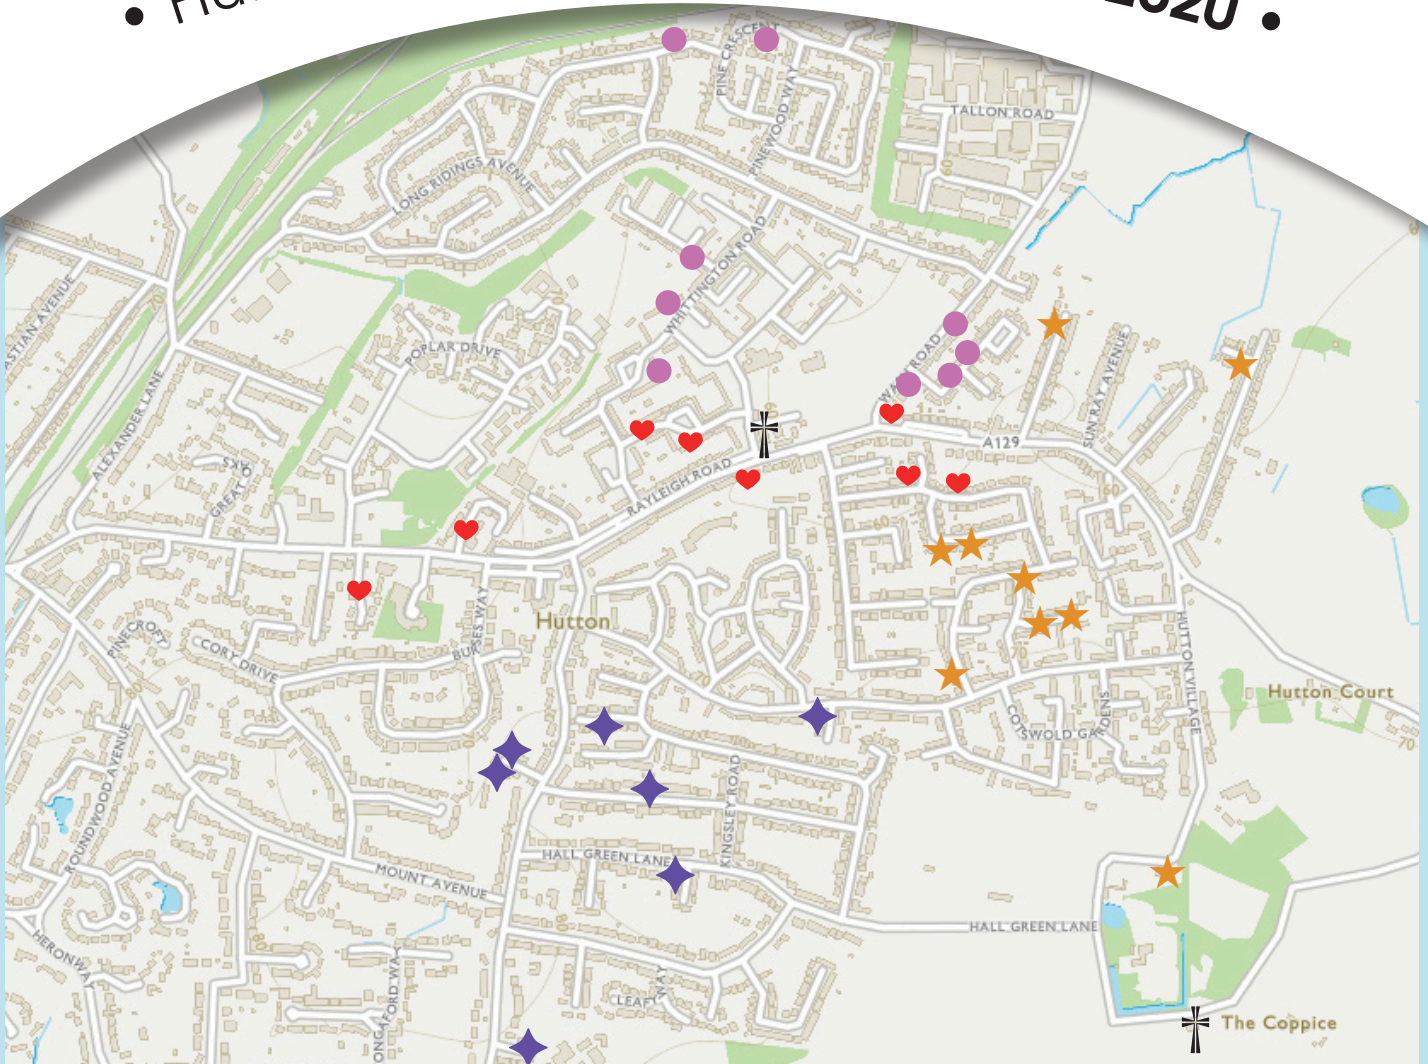

Hutton Parish • Advent Windows 2020 •

Find out more information at:

www.huttonparish.com/advent

1 Joy to the World

15 & 23 Wash Road
5 & 14 Edwards Way
26 Colet Road
39 Pine Crescent
8 Shaw Crescent
63 & 140 Whittington Road

LAUNCHES 1ST DECEMBER

2 Silent Night Holy Night

27 & 28 Randalls Drive
11 Mandeville Walk
8 & 39 Fairview Avenue
52 Goodwood Avenue
28 Mount Pleasant Ave
2 Hutton Hall Cottages
5 Kelvendon Close

LAUNCHES 6TH DECEMBER

3 Love Came Down

57 Chelmer Drive
6 Alpha Road
160 & 175 Rayleigh Road
4 & 29 Birkbeck Road
10 Normanhurst
6 The Spinney

LAUNCHES 13TH DECEMBER

4 O' Little Town of Bethlehem

10 Lordship Close
2 Windy Hill
9 Coleridge Walk
99 Hutton Drive
2 & 7 Longfellow Drive
23 Tennyson Road

LAUNCHES 20TH DECEMBER

Join us at 5:00pm on each launch date, [facebook](https://www.facebook.com/huttonparish) **LIVE** @huttonparish